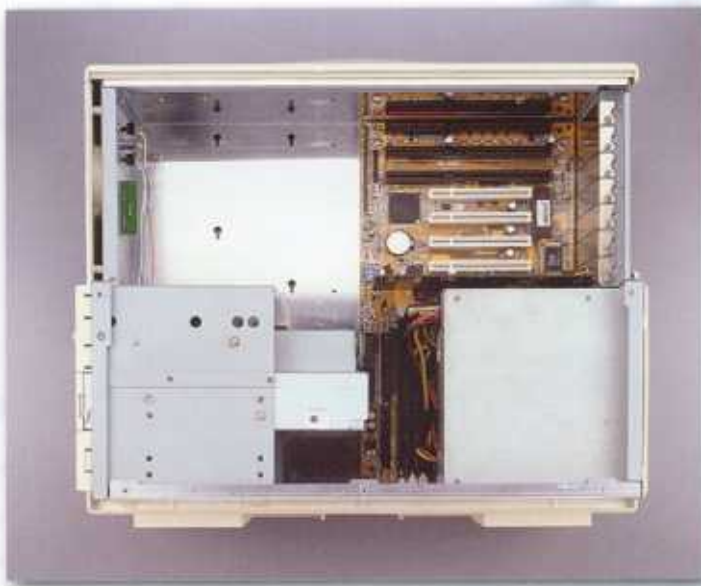

PC III

NEW PC III PORTABLE COMPUTER

Portable Computer - the Computer System to carry on.

PC III

NEW PC III PORTABLE COMPUTER

W95/98 Keyboard with
Touch-pad, different
languages available.

- * 7 expansion slots
(up to 6 long cards)
- * AT/ATX bracket

3x3-1/2", 2x5-1/4",
horizontal or vertical

- * 2nd cooling fan, Po
- * Reset Button
- * Speaker Loudness
- * Display Brightness
- * 3-1/2" Removable I

A Smart 360° Display turn-around

(available.)

Power Switch

Adjustment
Adjustment
HDD Rack

* keyboard attachable to main case
* 1.2m long keyboard cable

Space for CDs & Diskettes Storage

Technology

ABS Durable Case with metal Chassis

PCIII Portable AT/ATX Series

Case	ABS Durable Plastic Case with metal Chassis
Display	TFT active matrix LCD 12"-15" (30.7cm-38.1cm)
Keyboard	Win95/98 Keyboard with Touch-Pad, different languages available
Display Card	VGA Card or conversion Card
Driver Spaces	3x3-1/2", 2x5-1/4", horizontal or vertical
Expansion Slots	7
Long Cards	up to 6
Power Supply	standard AT/ATX Power Supply
Accessories	Caddy Rolly, manual, Driver Utilities, AT/ATX bracket
Color	Beige, Black
Weight	10/11Kgs